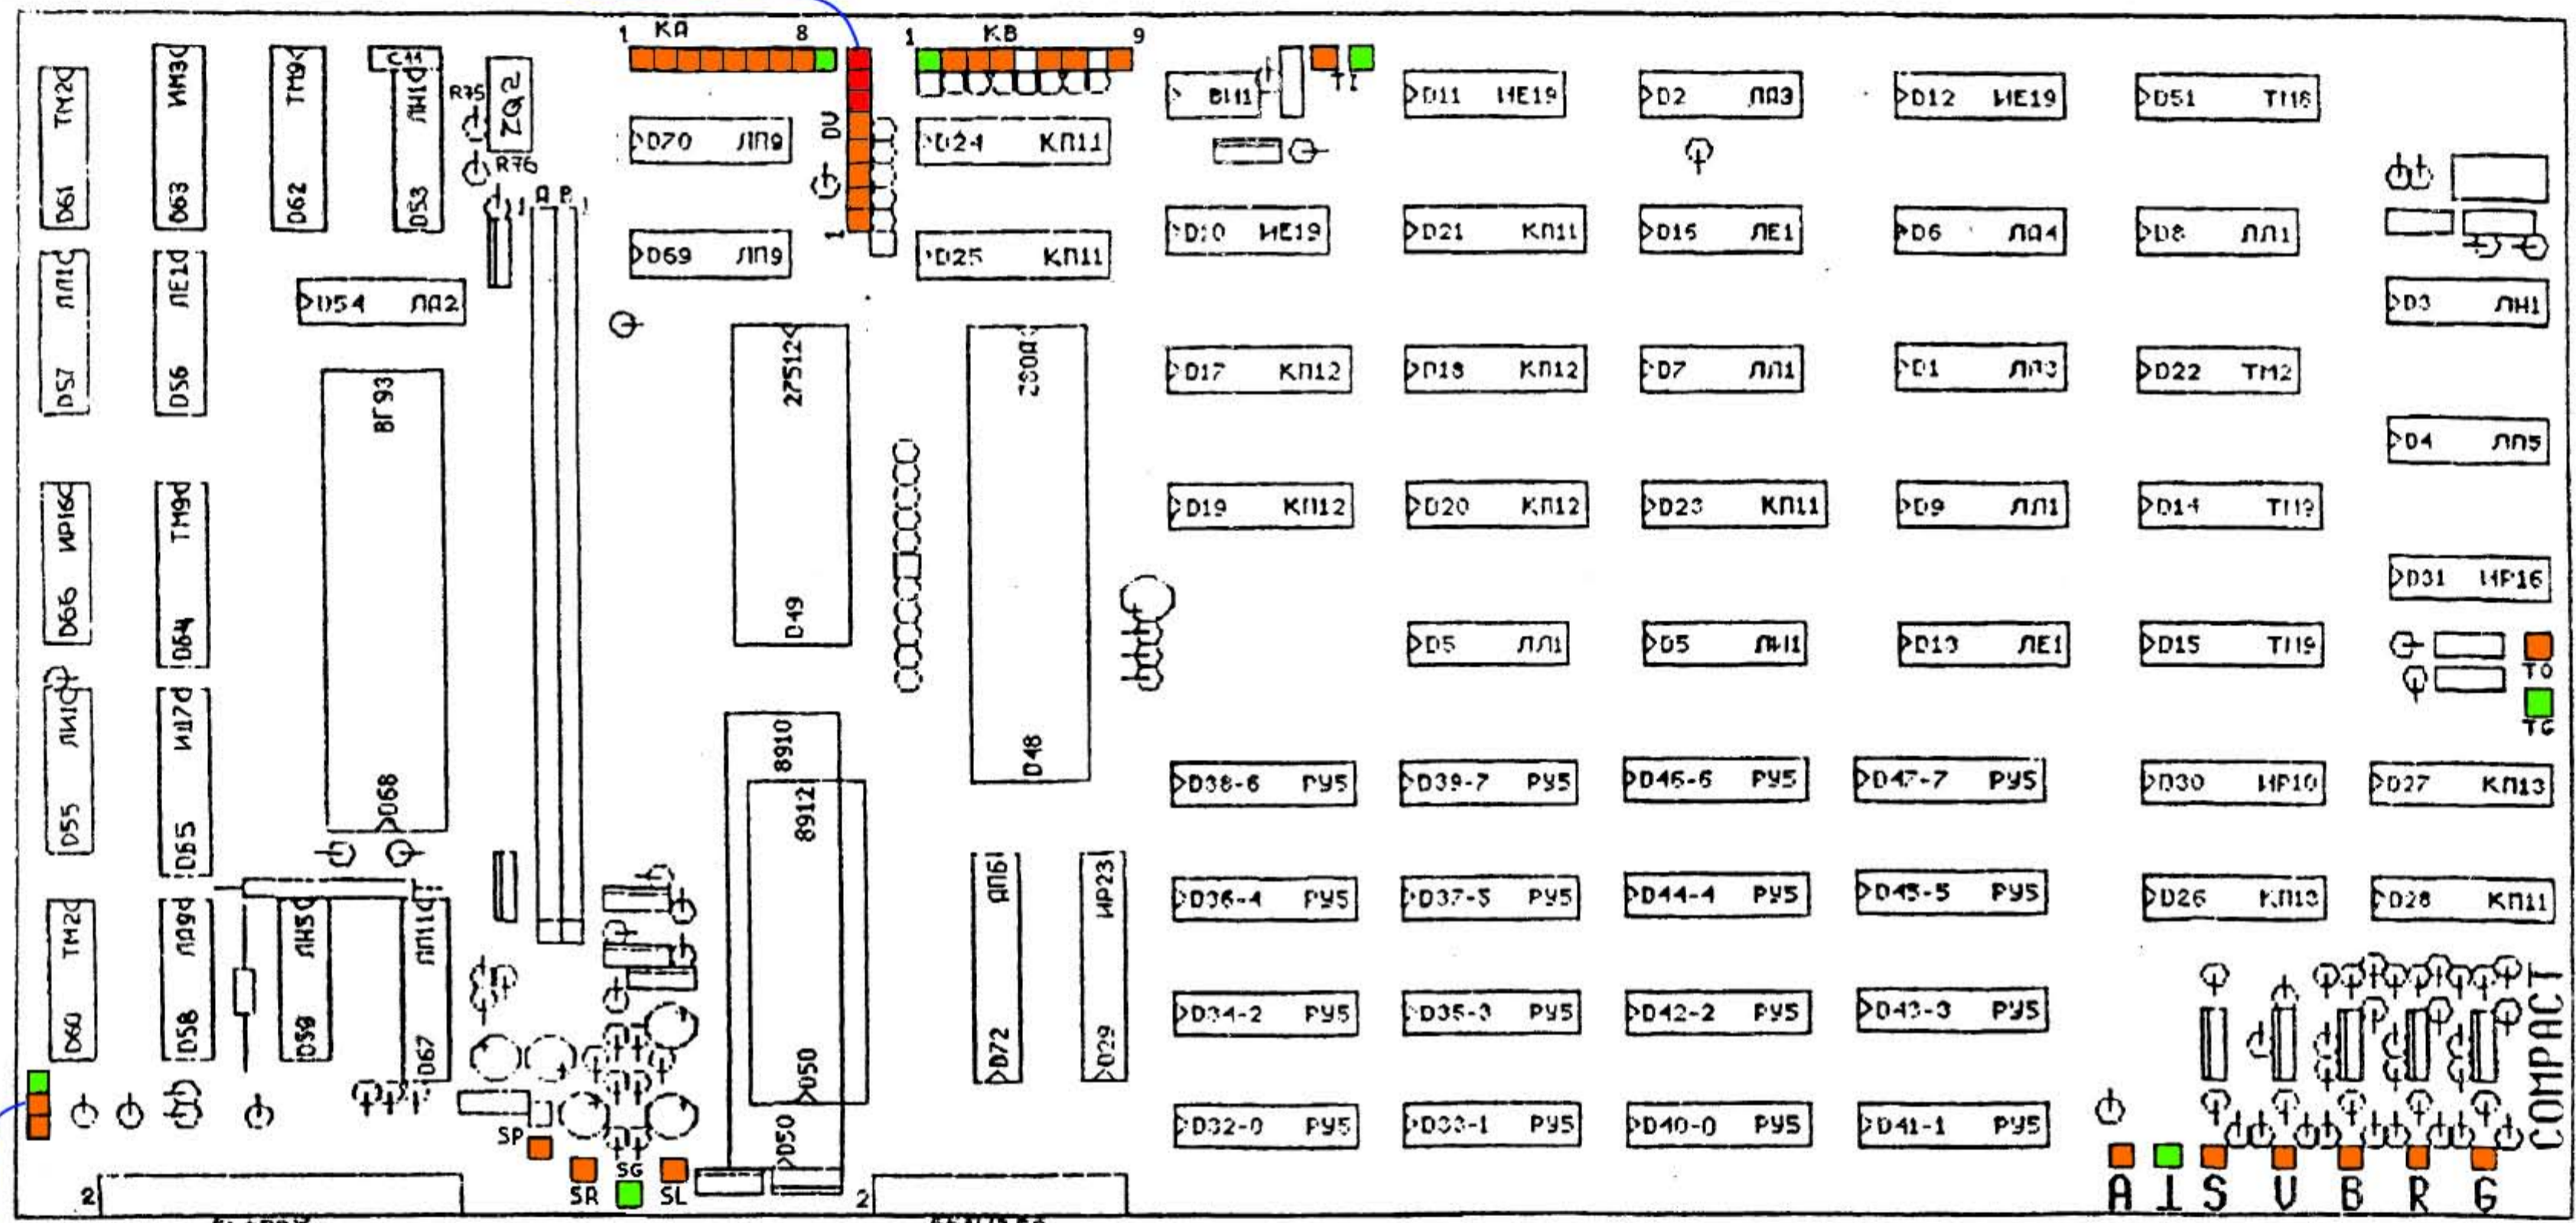

TO TAPEOUT
TG GROUND

GROUND	
MAGIC	M1?
MAGIC ?	M2?

SL	SND LEFT
SG	GROUND
SR	SND RIGHT
SP	SPEAKER

24X	-STRB
22X	BUSY
20X	-ACK
18X	-ERRR
16X	00
14X	01
12X	02
10X	03
8X	04
6X	05
4X	06
2X	07

010V	SYNC
020V	VIDEO